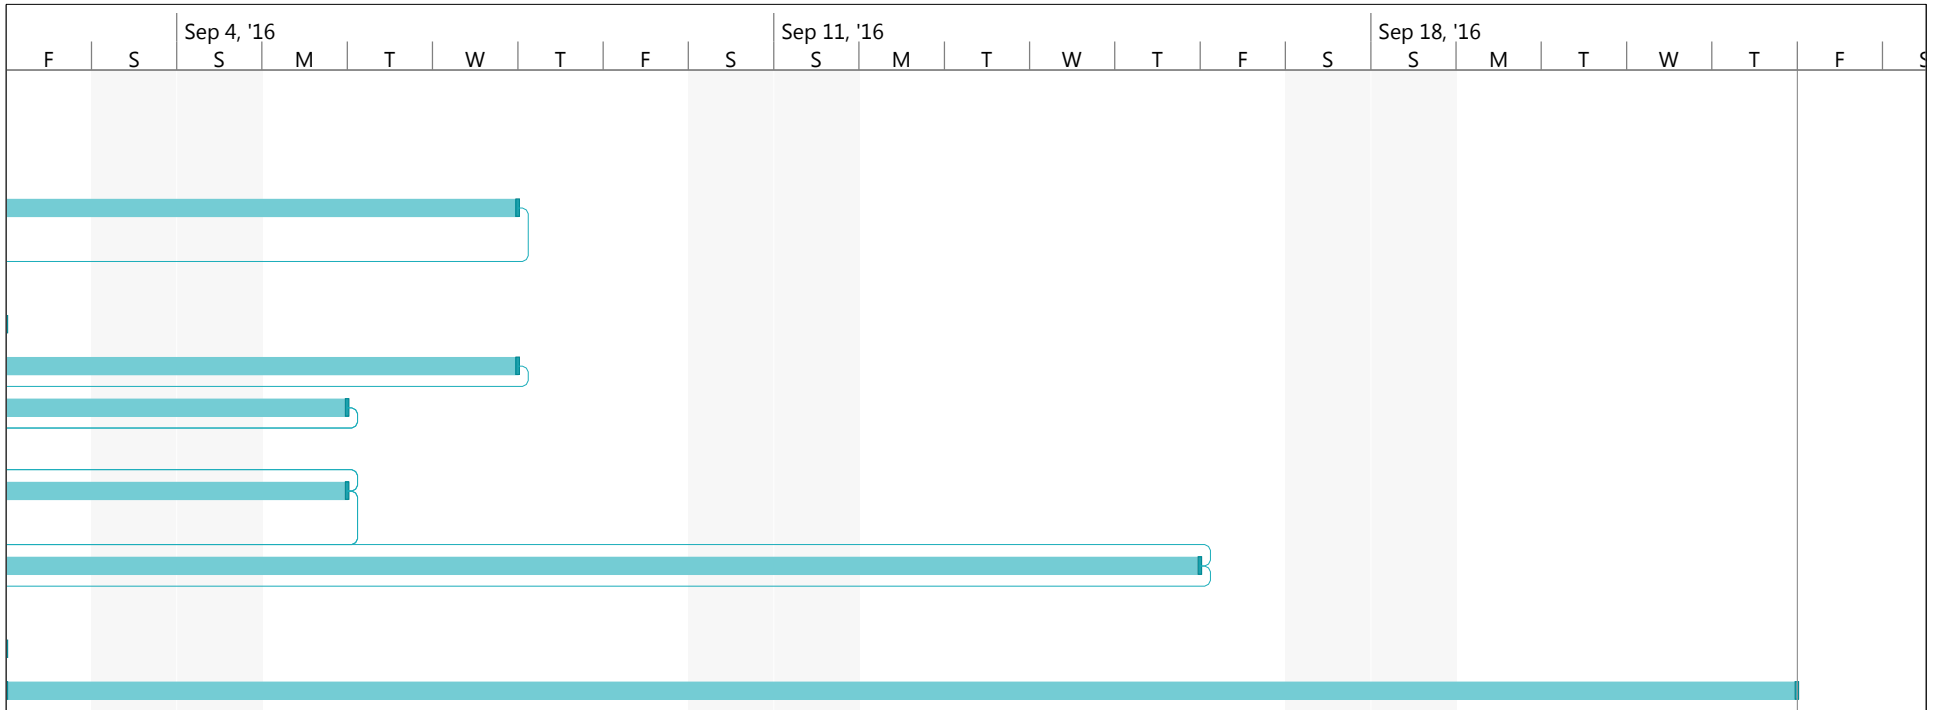

ID		Task Mode	Task Name	Duration	Start	Finish	Predecessors	T	F	S	Aug 28, '16				
								S	M	T	W	T			
1			Documentation	0.5 days	Mon 8/29/16	Mon 8/29/16									
2			Hardware Operating Manual	1 day	Mon 8/29/16	Mon 8/29/16	1								
3			Hardware Operating Auto	6 days	Wed 8/31/16	Wed 9/7/16	8,9								
4			Hover Ideal	3 days	Mon 8/29/16	Wed 8/31/16	1								
5			Hover Non-Ideal	3 days	Tue 8/30/16	Thu 9/1/16	1,4								
6			Hover Auto	5 days	Thu 9/1/16	Wed 9/7/16	5,8,9,10								
7			Pixy Camera	5 days	Tue 8/30/16	Mon 9/5/16	1,8								
8			Choose Intelligence	0.5 days	Mon 8/29/16	Mon 8/29/16	1								
9			Implement Intelligence	5 days	Tue 8/30/16	Mon 9/5/16	8								
10			Program Reaction	12 days	Wed 8/31/16	Thu 9/15/16	9								
11			Determine Task	0.5 days	Mon 8/29/16	Mon 8/29/16									
12			Create Visual Cues	2 days	Wed 8/31/16	Thu 9/1/16	1,7								
13			Integrate System	15 days	Fri 9/2/16	Thu 9/22/16	1,2,3,4,5,6,7,8,9,1								

Project: pert chart.mpp
Date: Fri 8/26/16

Task		Inactive Summary		External Tasks	
Split		Manual Task		External Milestone	
Milestone		Duration-only		Deadline	
Summary		Manual Summary Rollup		Progress	
Project Summary		Manual Summary		Manual Progress	
Inactive Task		Start-only			
Inactive Milestone		Finish-only			