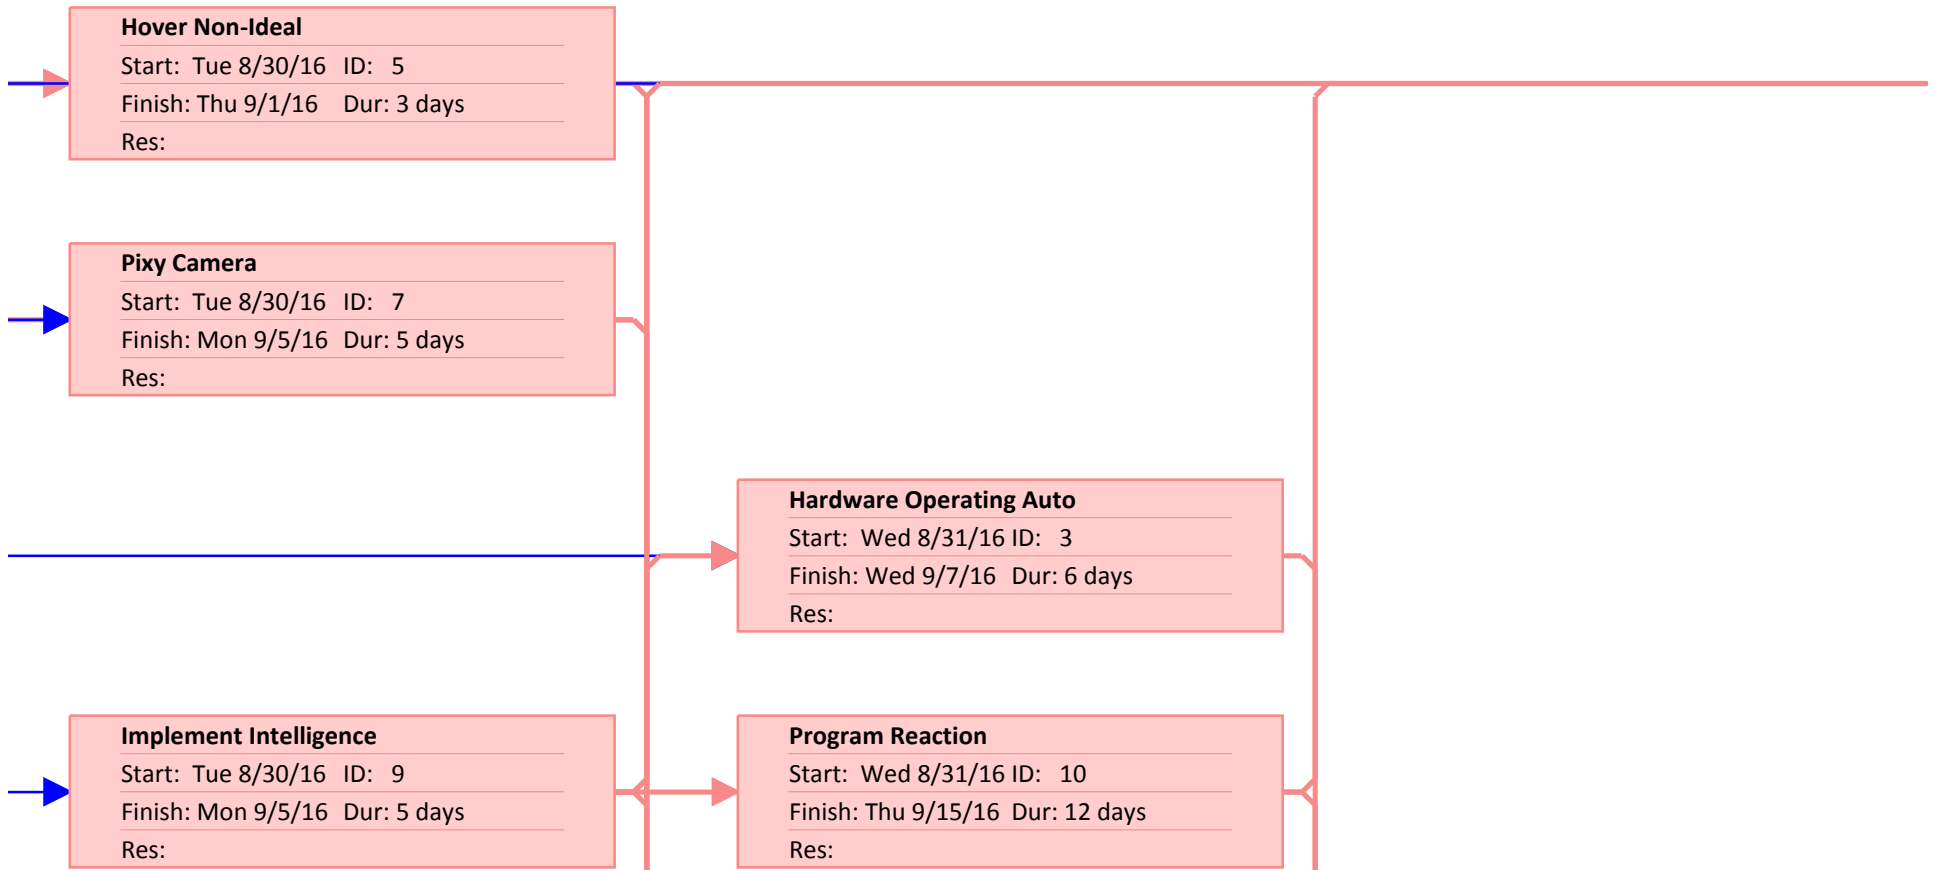

Documentation
Start: Mon 8/29/16 ID: 1
Finish: Mon 8/29/16 Dur: 0.5 days
Res:

Hardware Operating Manual
Start: Mon 8/29/16 ID: 2
Finish: Mon 8/29/16 Dur: 1 day
Res:

Hover Ideal
Start: Mon 8/29/16 ID: 4
Finish: Wed 8/31/16 Dur: 3 days
Res:

Choose Intelligence
Start: Mon 8/29/16 ID: 8
Finish: Mon 8/29/16 Dur: 0.5 days
Res:

Determine Task
Start: Mon 8/29/16 ID: 11
Finish: Mon 8/29/16 Dur: 0.5 days
Res:

Create Visual Cues

Start: Wed 8/31/16 ID: 12

Finish: Thu 9/1/16 Dur: 2 days

Res:

Hover Auto
Start: Thu 9/1/16 ID: 6
Finish: Wed 9/7/16 Dur: 5 days
Res:

Integrate System

Start: Fri 9/2/16 ID: 13

Finish: Thu 9/22/16 Dur: 15 days

Res:

Project: pert chart.mpp
Date: Fri 8/26/16

Critical		Summary		Critical External	
Noncritical		Critical Inserted		External	
Critical Milestone		Inserted		Project Summary	
Milestone		Critical Marked		Highlighted Critical	
Critical Summary		Marked		Highlighted Noncritical	