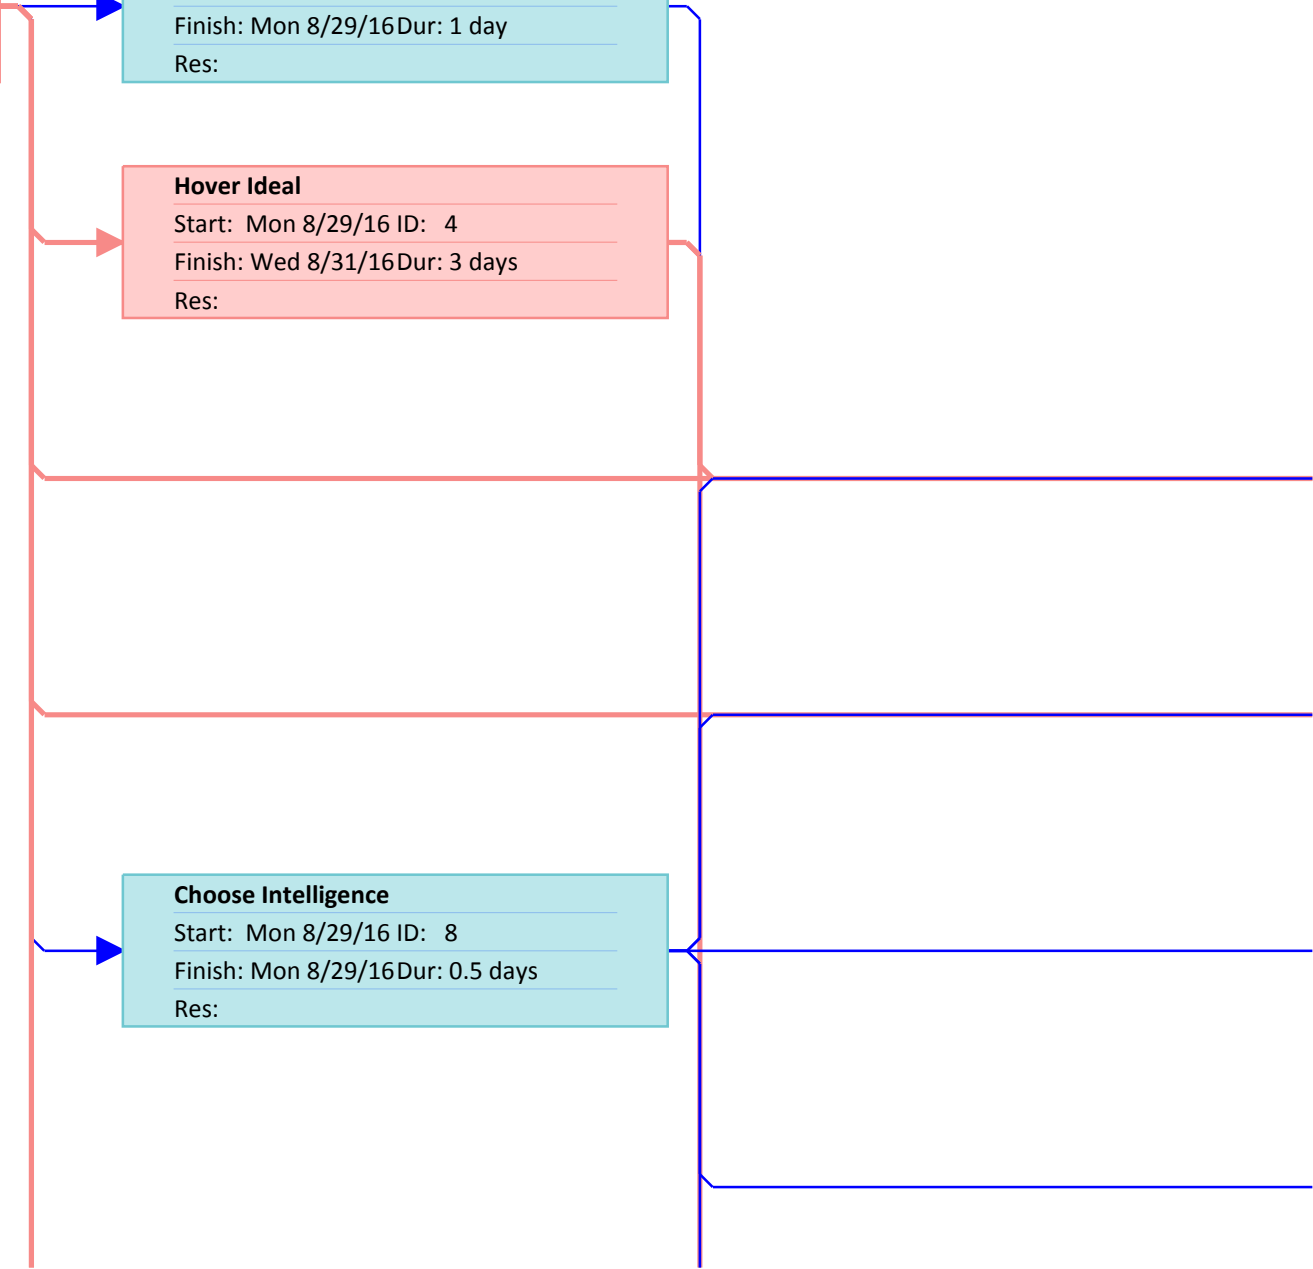

Documentation
Start: Mon 8/29/16 ID: 1
Finish: Mon 8/29/16 Dur: 0.5 days
Res:

Hardware Operating Manual
Start: Mon 8/29/16 ID: 2
Finish: Mon 8/29/16 Dur: 1 day
Res:

Hover Ideal
Start: Mon 8/29/16 ID: 4
Finish: Wed 8/31/16 Dur: 3 days
Res:

Choose Intelligence
Start: Mon 8/29/16 ID: 8
Finish: Mon 8/29/16 Dur: 0.5 days
Res:

Determine Task
Start: Mon 8/29/16 ID: 11
Finish: Mon 8/29/16 Dur: 0.5 days
Res:

Create Visual Cues

Start: Wed 8/31/16 ID: 12

Finish: Thu 9/1/16 Dur: 2 days

Res:

Hover Auto
Start: Thu 9/1/16 ID: 6
Finish: Wed 9/7/16 Dur: 5 days
Res:

Integrate System

Start: Fri 9/2/16 ID: 13

Finish: Thu 9/22/16 Dur: 15 days

Res:

Project: pert chart.mpp
Date: Fri 8/26/16

Critical		Summary		Critical External	
Noncritical		Critical Inserted		External	
Critical Milestone		Inserted		Project Summary	
Milestone		Critical Marked		Highlighted Critical	
Critical Summary		Marked		Highlighted Noncritical	